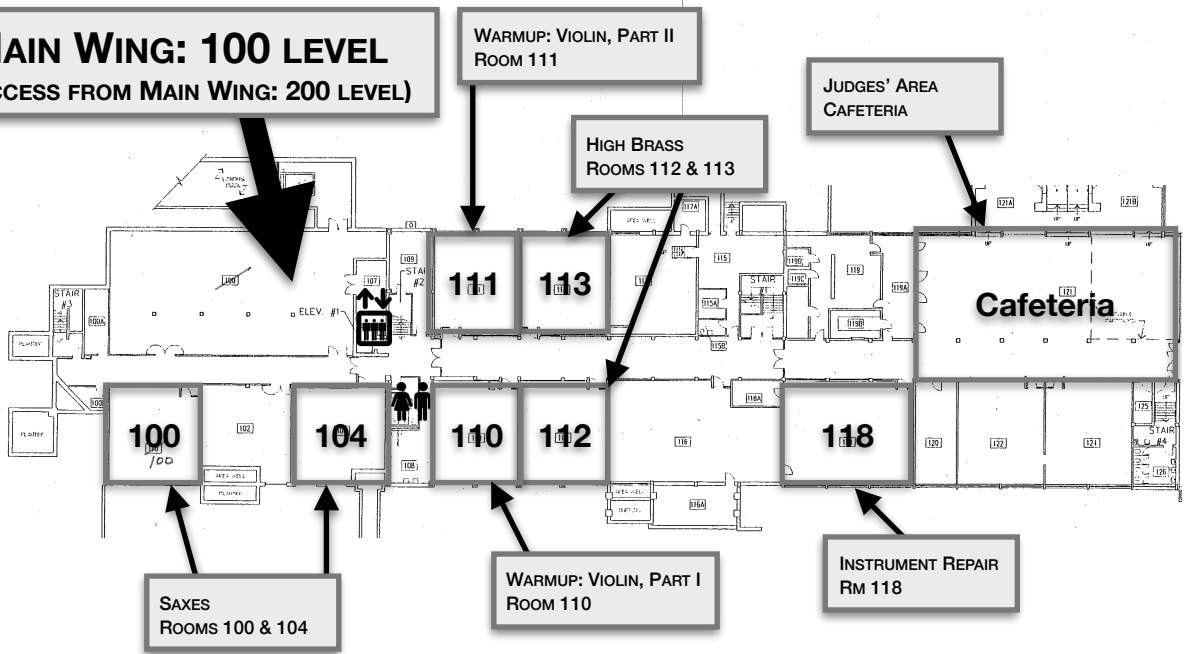

ILMEA District 7 Junior Auditions 2019

Northbrook Jr High

MAIN WING: 300 LEVEL
(ACCESS FROM MAIN WING: 200 LEVEL)

ORCHESTRA ROOMS	
large rehearsal	Rm 232 Large Gym
sectional: violin, part I	Rm 232 Large Gym
warmup: violin, part I	Rm 110
violins, part I	Rms 222 & 224
sectional: violin, part II	Rm 314
warmup: violin, part II	Rm 111
violins, part II	Rms 221 & 225

ORCHESTRA ROOMS	
sectional: viola	Rm 410
warmup: viola	Rm 305
violas	Rms 304 & 306
sectional: cello	Rm 406
warmup: cello	Rm 322
cellos	Rms 308 & 311
sectional: bass	Rm 226
warmup: bass	Rm 220
basses	Rms 227 & 229

MAIN WING: 100 LEVEL
(ACCESS FROM MAIN WING: 200 LEVEL)

SOUTH WING: 400 LEVEL
(ACCESS FROM SOUTH WING: 200 LEVEL)