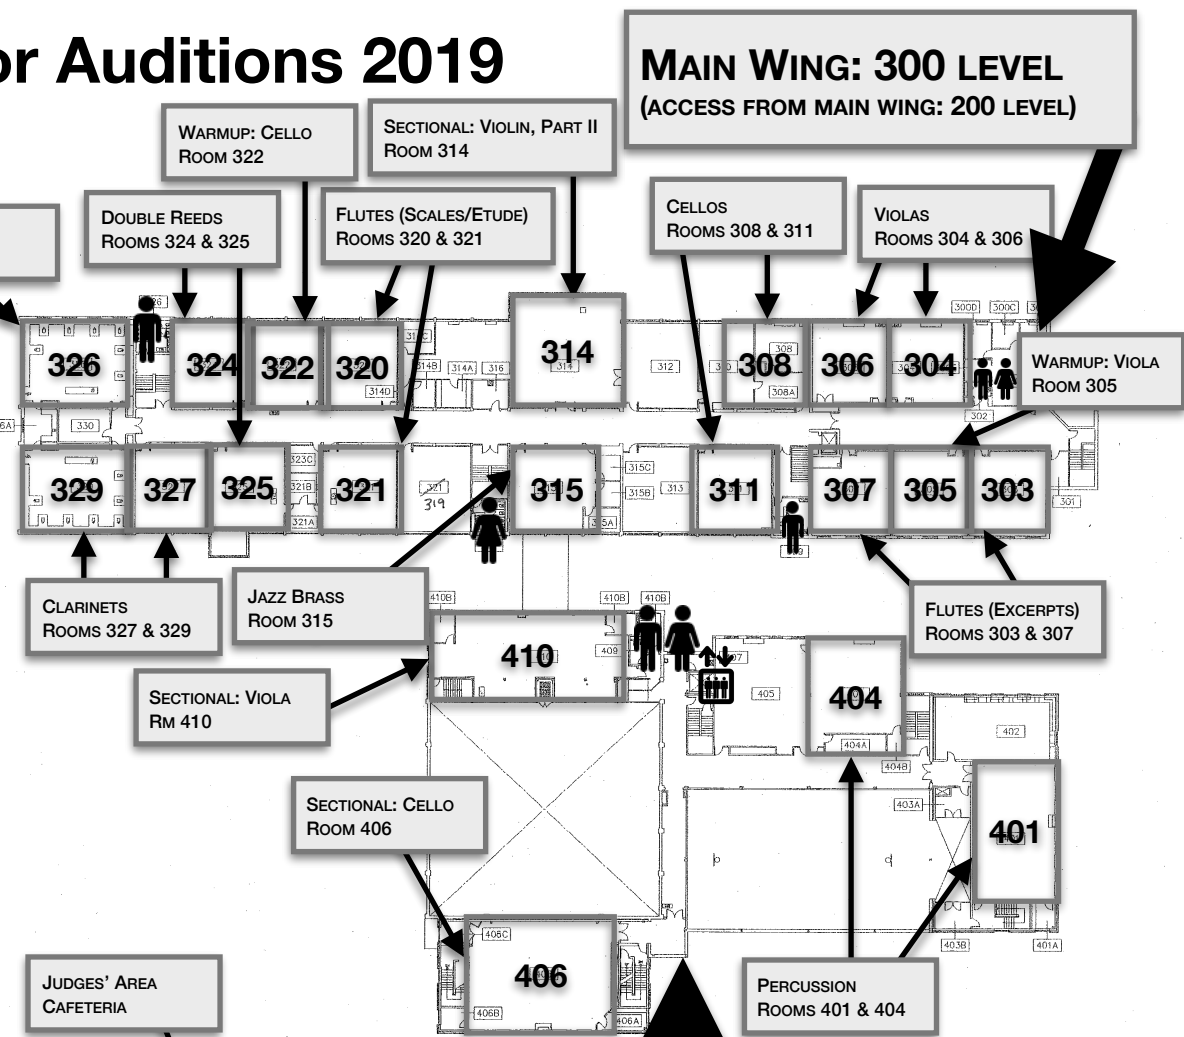

CONCERT BAND AUDITION ROOMS	
flutes (Scales/Etude)	Rms 320 & 321
flutes (Excerpts)	Rms 303 & 307
double reeds	Rms 324 & 325
clarinets	Rms 327 & 329
saxes	Rms 100 & 104
high brass	Rms 112 & 113
low brass	Rms 218 & 219
percussion	Rms 401 & 404

ILMEA District 7 Junior Auditions 2019

Northbrook Jr High

MAIN WING: 300 LEVEL
(ACCESS FROM MAIN WING: 200 LEVEL)

ORCHESTRA ROOMS	
large rehearsal	Rm 232 Large Gym
sectional: violin, part I	Rm 232 Large Gym
warmup: violin, part I	Rm 110
violins, part I	Rms 222 & 224
sectional: violin, part II	Rm 314
warmup: violin, part II	Rm 111
violins, part II	Rms 221 & 225

MAIN WING: 100 LEVEL
(ACCESS FROM MAIN WING: 200 LEVEL)

SOUTH WING: 400 LEVEL
(ACCESS FROM SOUTH WING: 200 LEVEL)