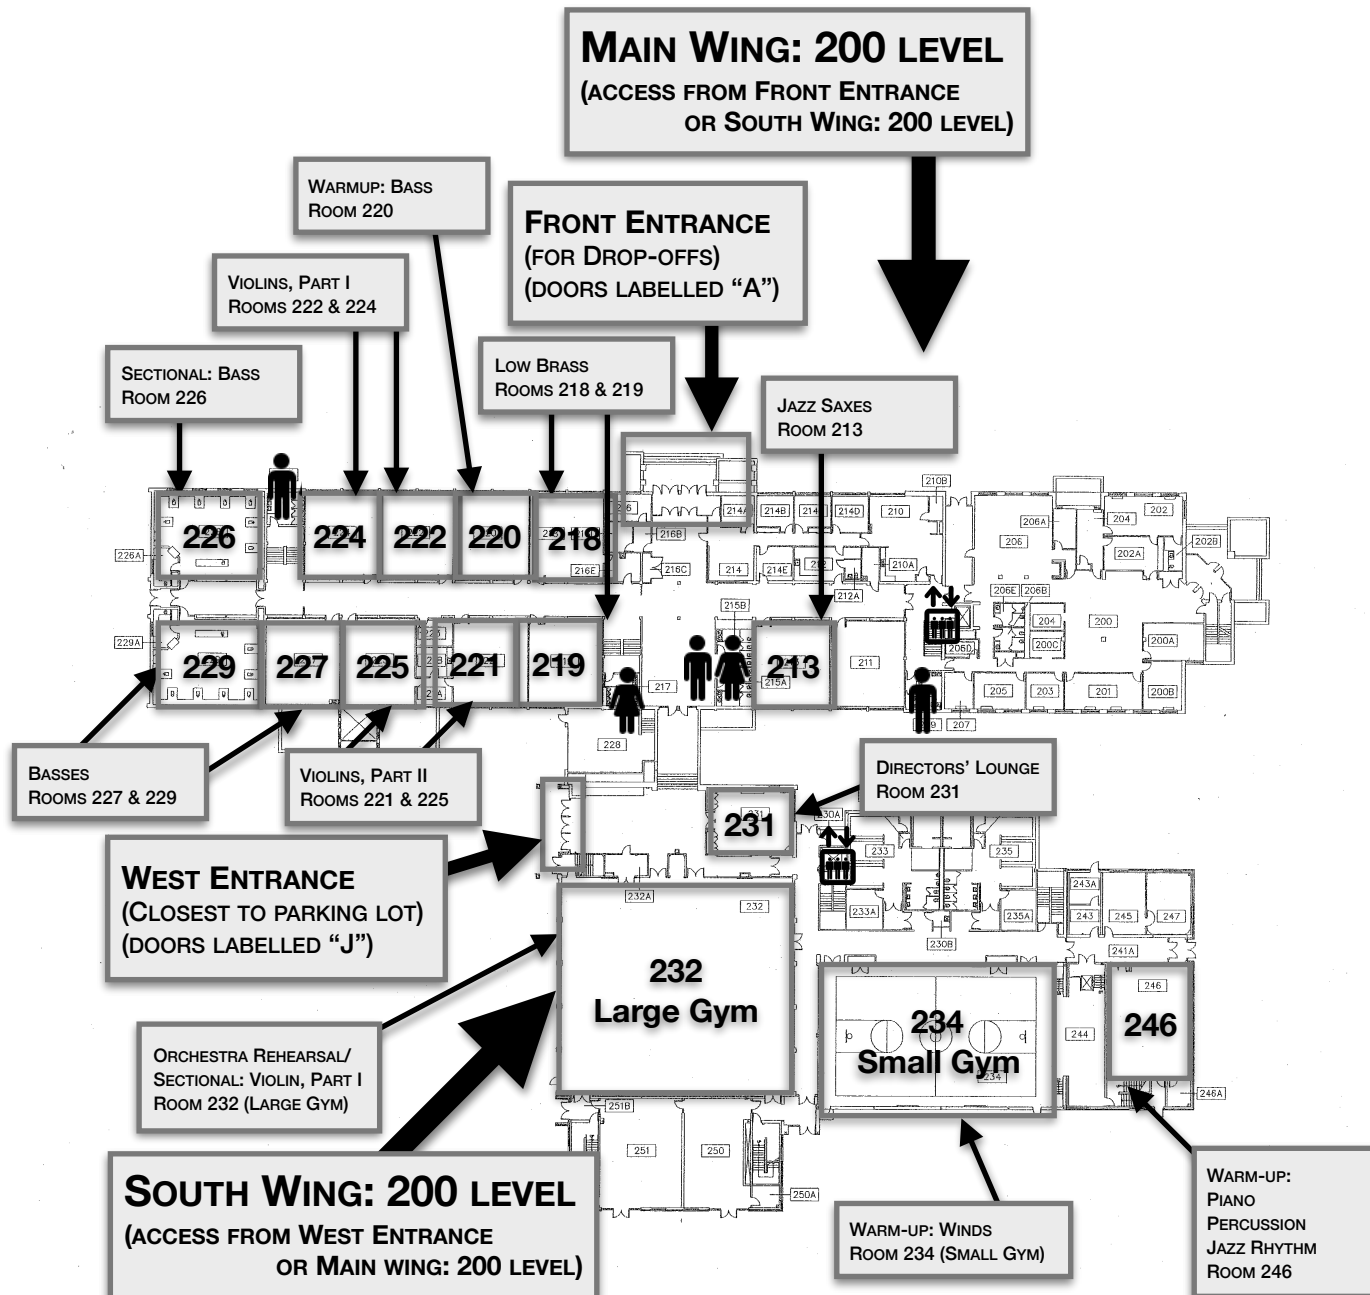

ILMEA District 7 Junior Auditions 2019

Northbrook Jr High

BAND WARM-UP ROOMS	
winds	Rm 234 (Small Gym)
percussion (all) rhythm (jazz) piano	Rm 246 (Drama Room)

JAZZ AUDITION ROOMS	
jazz saxes	Rm 213
jazz brass	Rm 315
jazz rhythm	Rm 326

ILMEA District 7 Junior Auditions 2019

Northbrook Jr High

MAIN WING: 300 LEVEL
(ACCESS FROM MAIN WING: 200 LEVEL)

ORCHESTRA ROOMS	
large rehearsal	Rm 232 Large Gym
sectional: violin, part I	Rm 232 Large Gym
warmup: violin, part I	Rm 110
violins, part I	Rms 222 & 224
sectional: violin, part II	Rm 314
warmup: violin, part II	Rm 111
violins, part II	Rms 221 & 225

MAIN WING: 100 LEVEL
(ACCESS FROM MAIN WING: 200 LEVEL)

SOUTH WING: 400 LEVEL
(ACCESS FROM SOUTH WING: 200 LEVEL)